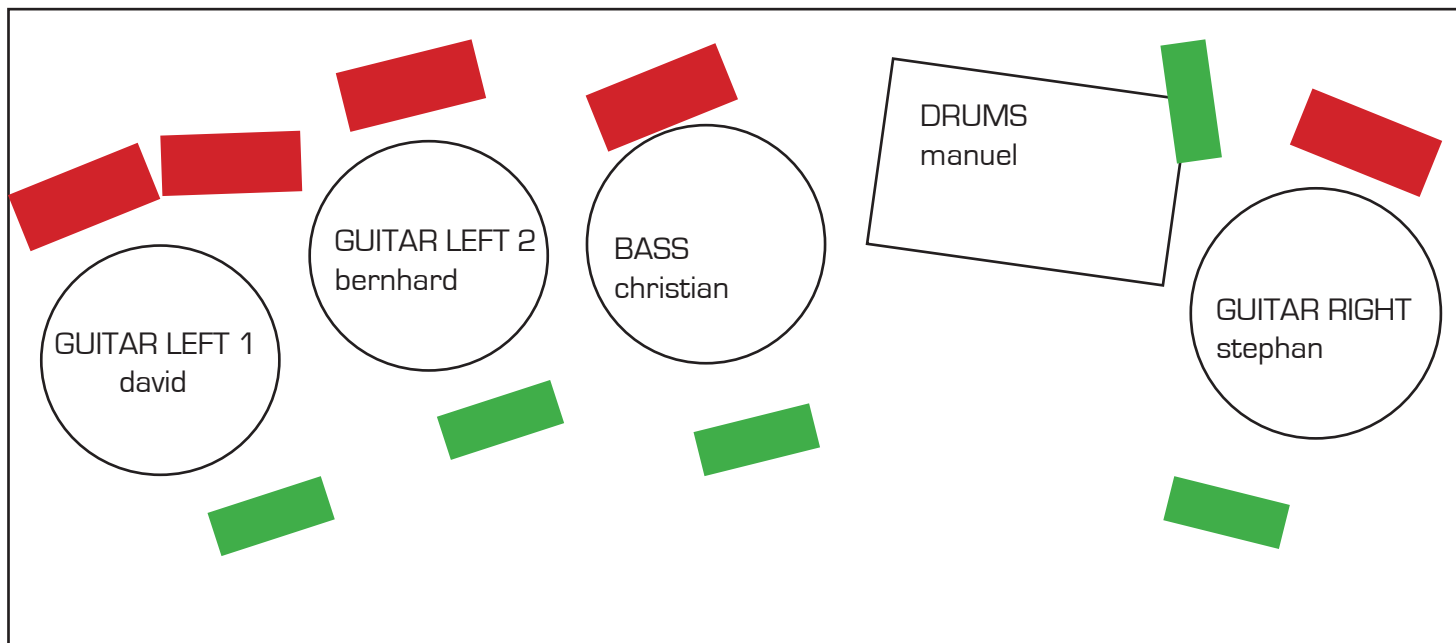

1 Announcement Microphone

**INPUT LIST:**

**Standard Drumset:**

KICK

SNARE

1 FLOOR TOM

HIHAT

OVERHEAD

**Bassamp:**

1 LINE (mono), DI

**4 Guitaramps:**

Each 1 MIKROPHONE (mono)

**1 Talk Mik**

**WEDGES:**

1 for the drummer

1 for left guitarplayer 1

1 for left guitarplayer 2

1 for right guitarplayer

1 for Bassplayer

STAGE PLOT

**S O N A R** w David Torn

 AMPS

 WEDGES